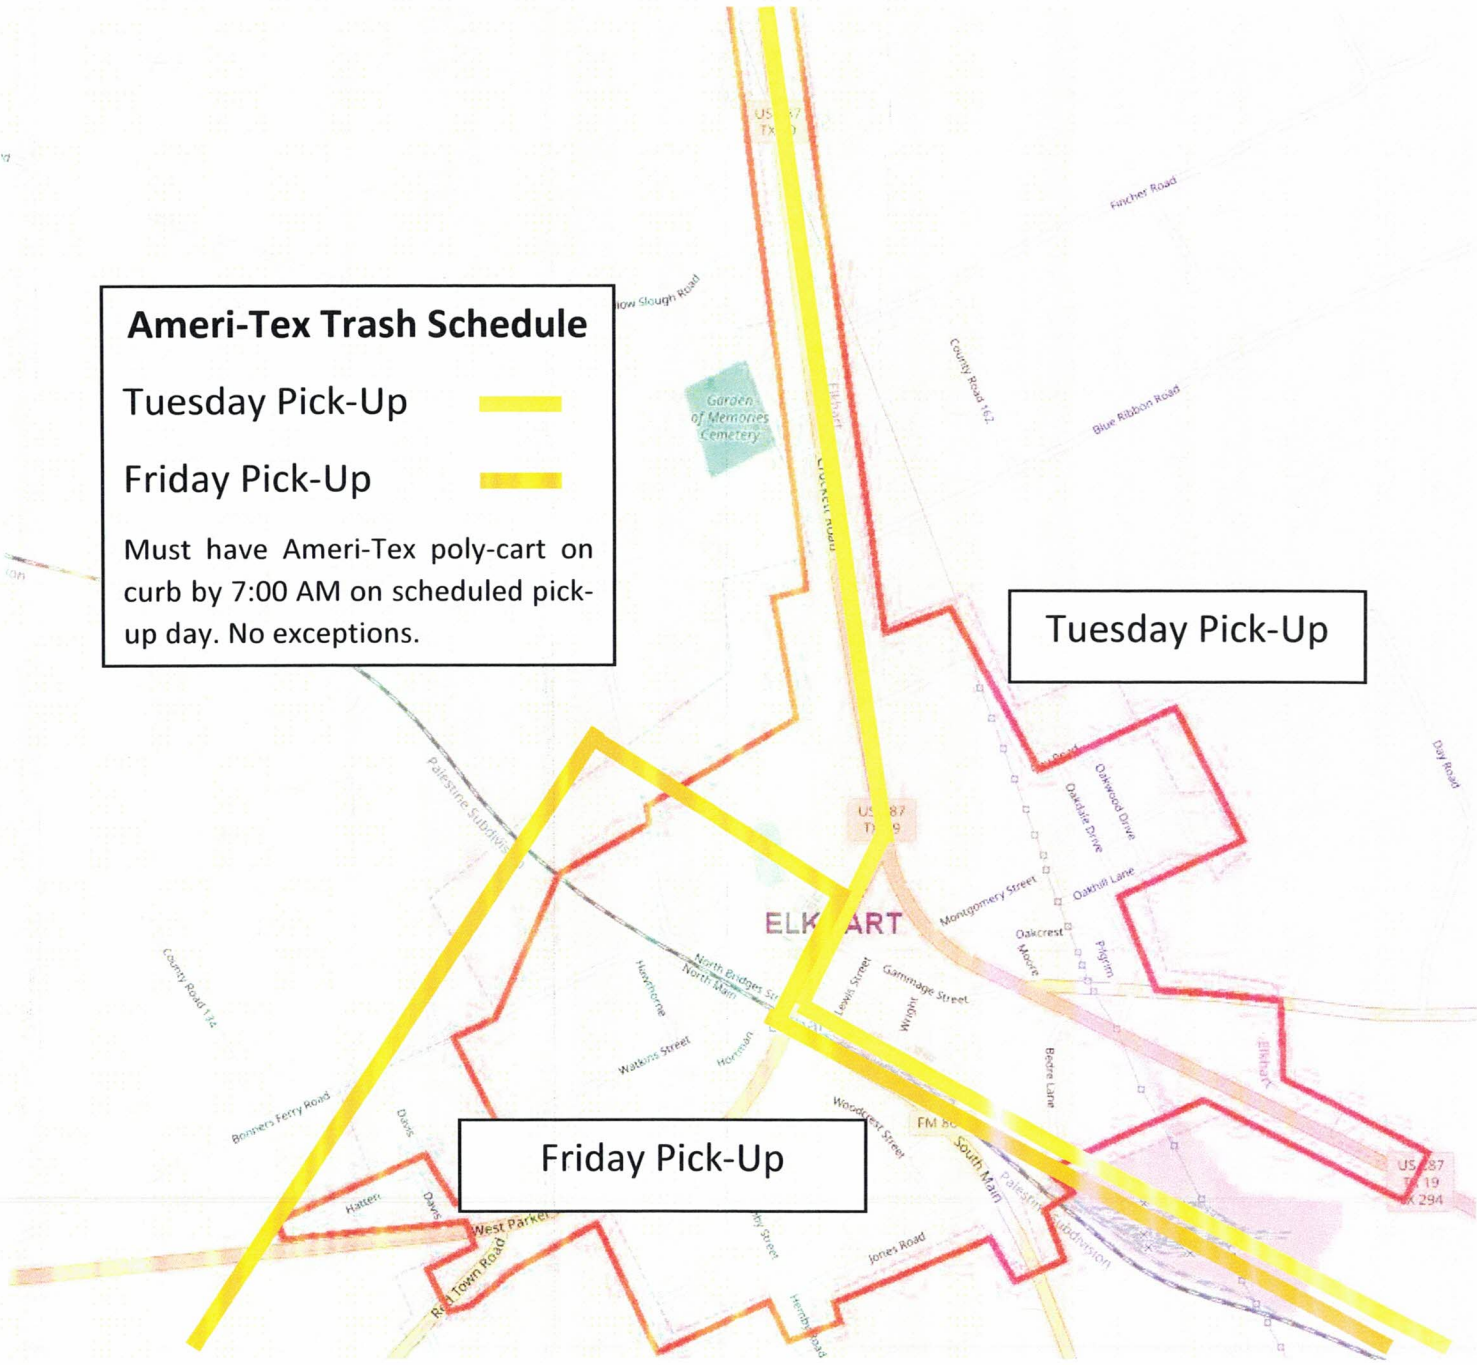

Ameri-Tex Trash Schedule

Tuesday Pick-Up 

Friday Pick-Up 

Must have Ameri-Tex poly-cart on curb by 7:00 AM on scheduled pick-up day. No exceptions.

Tuesday Pick-Up

Friday Pick-Up